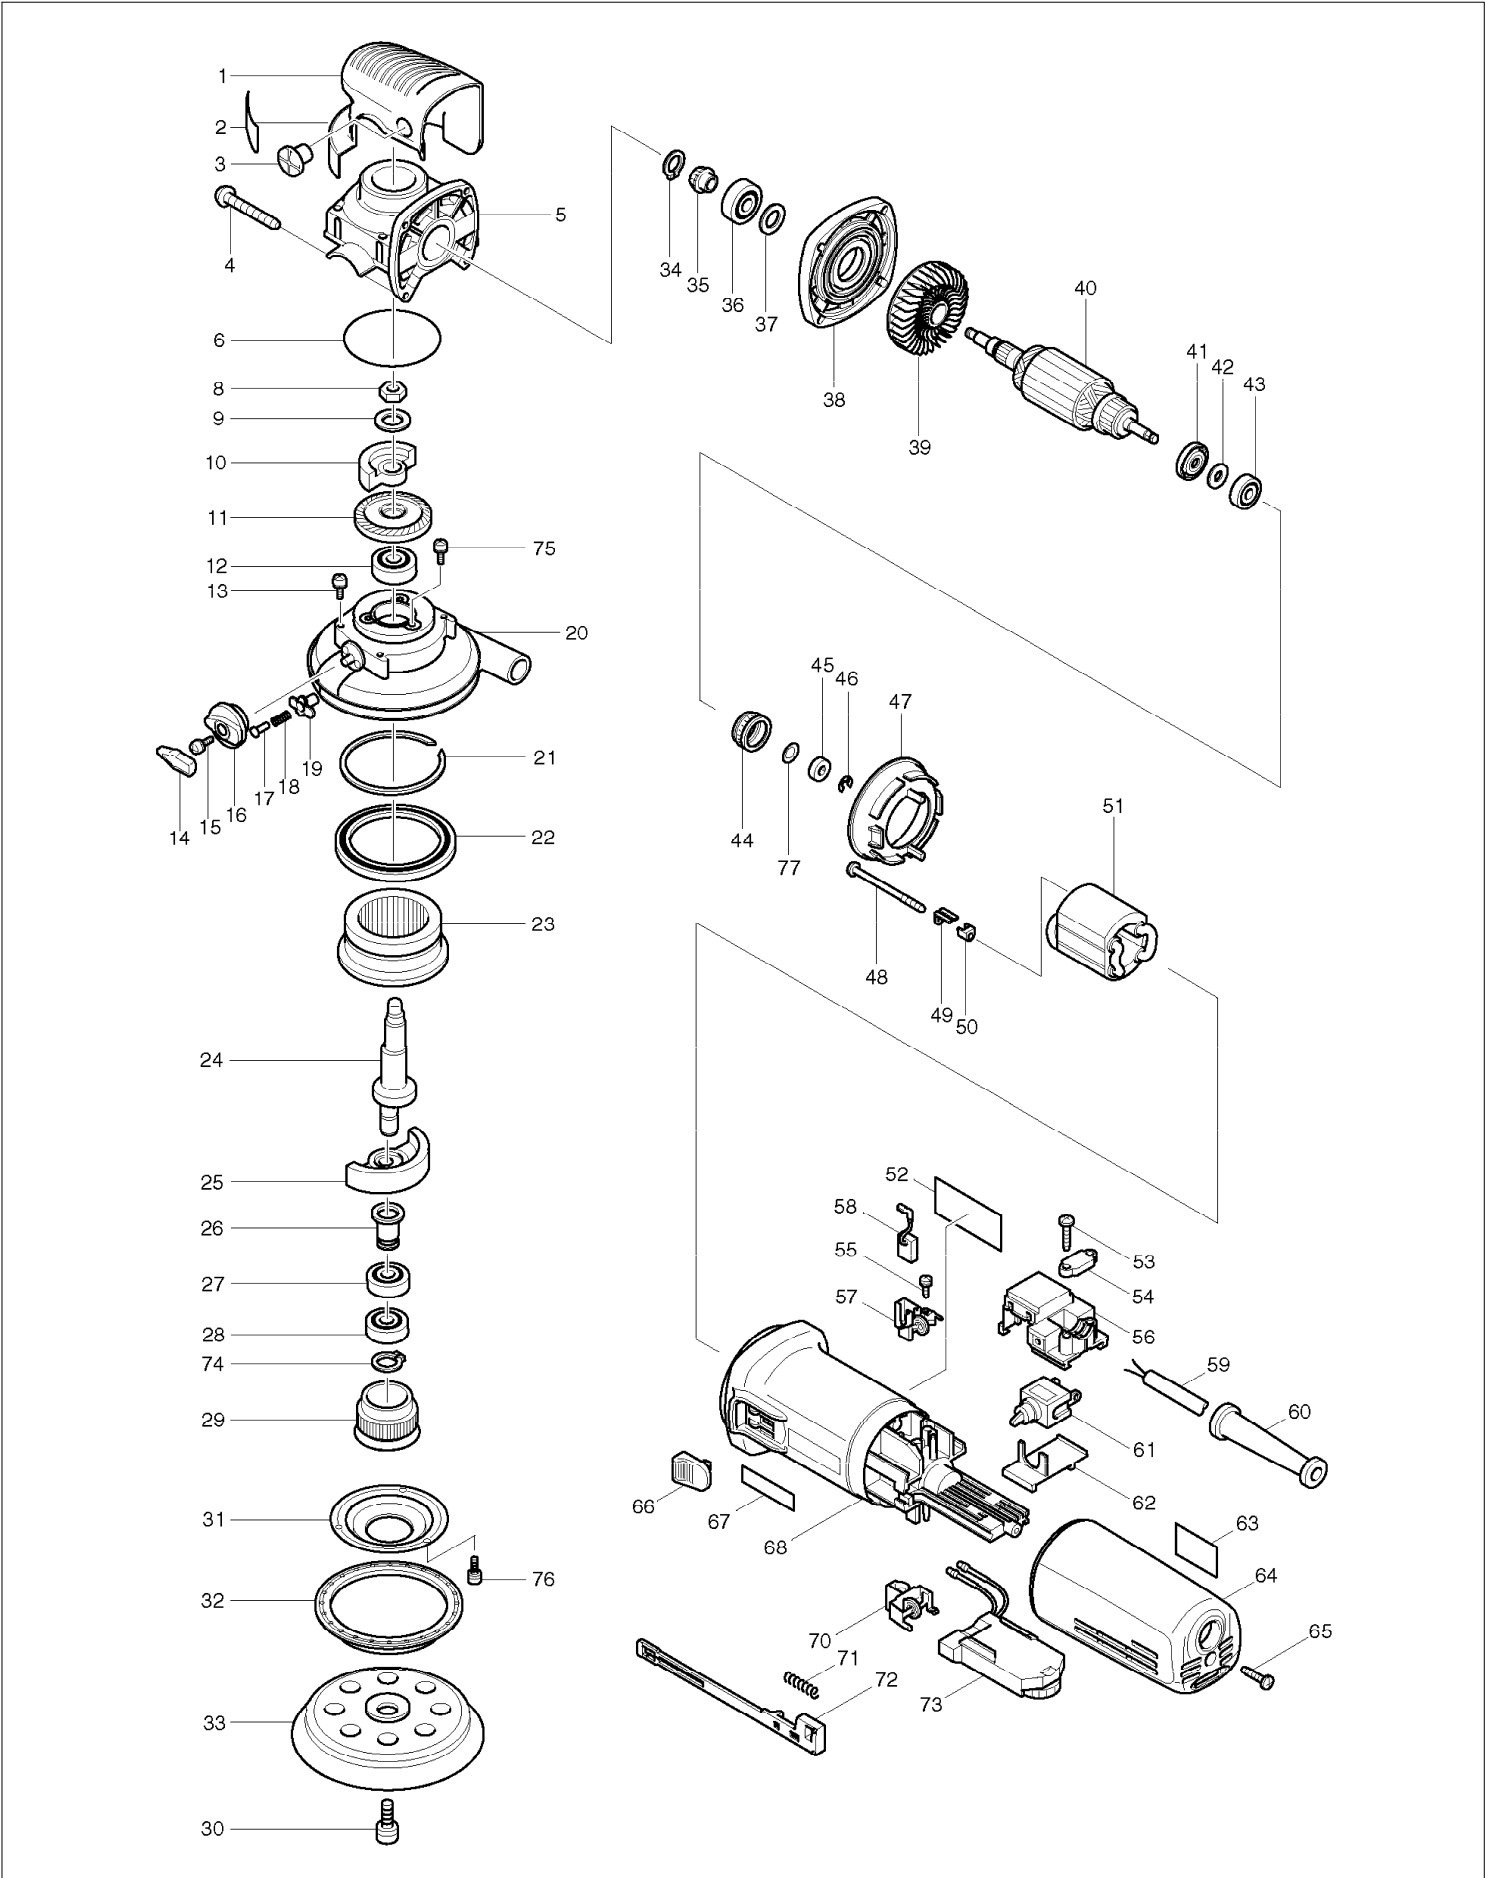

SERVICE DRAWING

MODEL NO. BO6040

SPARE PARTS LIST

MODEL NO. BO6040

ITEM	PART NO.	DESCRIPTION	QTY	NOTE
001	417371-2	HEAD COVER	1	
002	816367-4	INDICATION LABEL	1	
003	265083-9	+ FLAT HEAD SCREW M8X11	2	
004	266050-7	TAPPING SCREW 4X30	4	
005	152671-0	GEAR HOUSING COMPLETE	1	
006	213724-1	O RING 62	1	
008	931503-2	HEX. NUT M10	1	
009	253024-7	FLAT WASHER 10	1	
010	324071-6	UPPER BALANCE WEIGHT	1	
011	152674-4	SPIRAL BEVEL GEAR 42 COMPLETE	1	
012	211106-1	BALL BEARING 6201LLB	1	
013	911126-2	PAN HEAD SCREW M4X16	4	
014	417373-8	CAP	1	
015	911119-9	PAN HEAD SCREW M4X12	1	
016	153428-2	KNOB COMPLETE	1	
017	417382-7	SPRING HOLDER	1	
018	231230-4	COMPRESSION SPRING 4	1	
019	345209-0	HOLDER	1	
020	152948-3	SKIRT COMPLETE	1	
021	257933-2	STOP RING (EXT) WR-55	1	
022	211654-0	BALL BEARING 6811LLB	1	
023	227008-1	INTERNAL GEAR 29	1	
024	324069-3	SPINDLE	1	
025	324072-4	LOWER BALANCE WEIGHT	1	
026	324070-8	SLEEVE	1	
027	211131-2	BALL BEARING 6001DDW	1	
028	211131-2	BALL BEARING 6001DDW	1	
029	152760-1	SPUR GEAR 26 COMPLETE	1	
030	266270-3	HEX.SOCKET HEAD BOLT M8X14	1	
031	152761-9	BEARING RETAINER 80 COMPLETE	1	
032	421763-9	RUBBER GUARD	1	
033	A-87812	RUBBER PAD (SOFT)	1	
034	961002-0	RETAINING RING S-6	1	
035	227402-7	SPIRAL BEVEL GEAR 9	1	
036	211142-7	BALL BEARING 6001LLB	1	
037	253084-9	FLAT WASHER 12	1	
038	317359-1	GEAR HOUSING COVER	1	
039	240033-5	FAN 57	1	
040	515223-2	ARMATURE ASS'Y 220-240V INC. 39,41-43	1	
041	681656-4	INSULATION WASHER	1	
042	253823-7	FLAT WASHER 7	1	
043	210027-4	BALL BEARING 627DDW	1	
044	421738-8	LABYRINTH RUBBER RING 22	1	
045	688117-5	MAGNET SLEEVE	1	
046	259039-2	SELF LOCK 6	1	
047	413076-2	BAFFLE PLATE	1	
048	266274-5	TAPPING SCREW 4X55	2	
049	344871-8	RETAINER	2	
050	417237-6	INSULATION COVER	2	
051	626533-3	FIELD 220-240V	1	
052	852515-1	NAME PLATE BO6040	1	
053	265995-6	TAPPING SCREW 4X18	2	
054	687052-4	STRAIN RELIEF	1	
055	266256-7	TAPPING SCREW PT3X10	4	
056	632945-0	SWITCH BLOCK	1	
057	643760-7	BRUSH HOLDER	1	
058	191978-9	A.C. CARBON BRUSH CB-318	1	
059	665890-4	POWER SUPPLY CORD 1.0-2-4.0	1	
060	682566-8	CORD GUARD 10	1	
061	651418-4	SWITCH ST115A-40	1