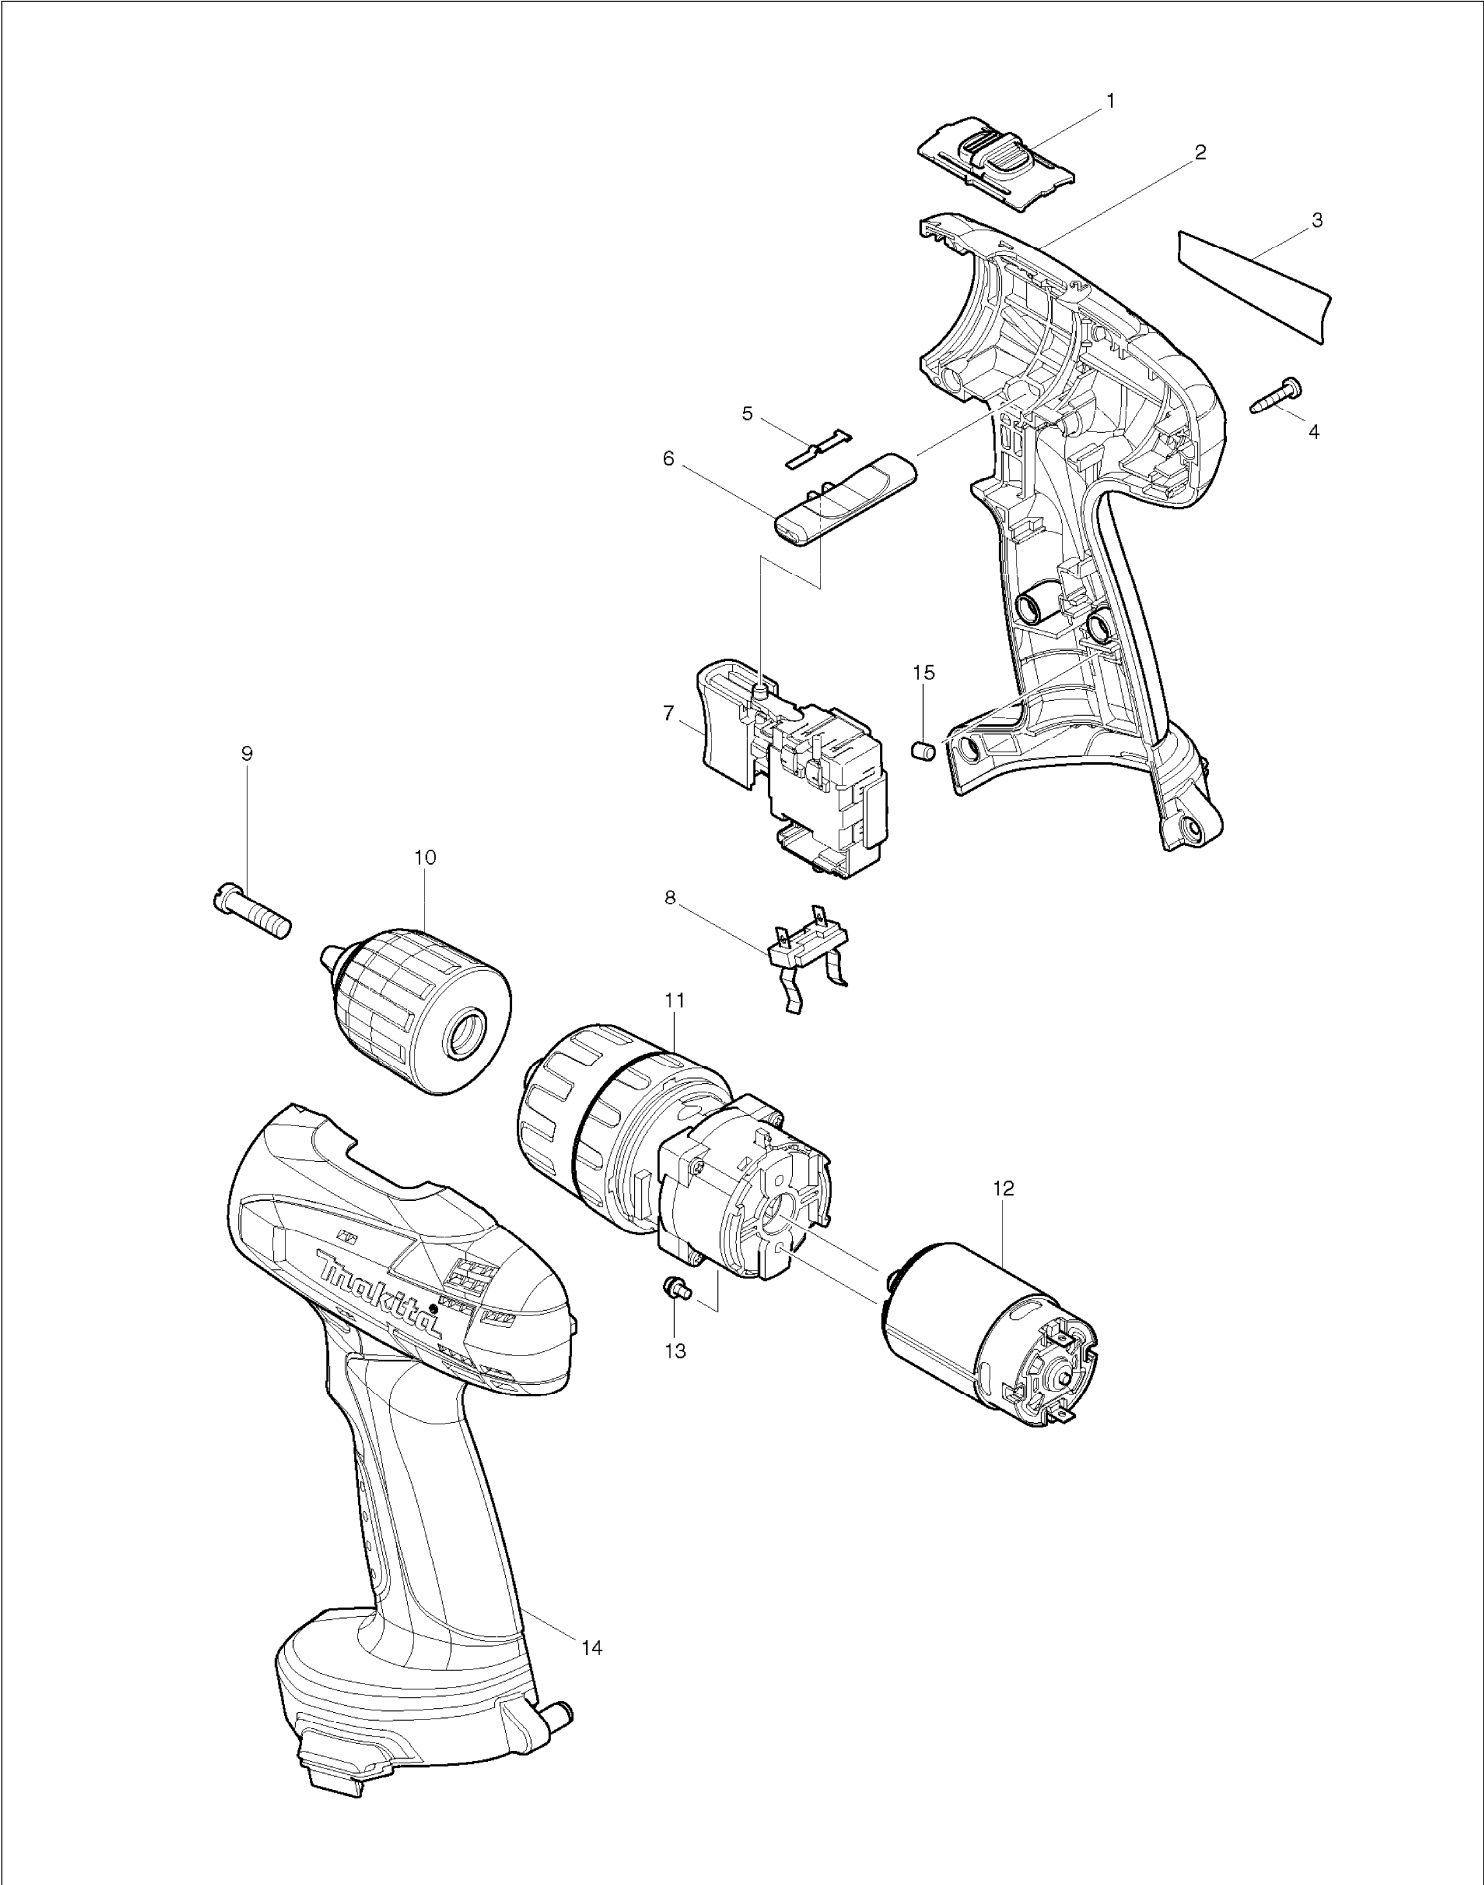

SERVICE DRAWING

MODEL NO. 8281D

SPARE PARTS LIST

MODEL NO. 8281D

ITEM	PART NO.	DESCRIPTION	QTY	NOTE
001	125310-5	SPEED CHANGE LEVER ASS'Y	1	
002	188512-4	HOUSING SET INC. 14	1	
003	865191-2	8281D NAME PLATE	1	
004	266130-9	TAPPING SCREW BIND PT 3X16	9	
005	232182-2	LEAF SPRING	1	
006	450584-2	F/R CHANGE LEVER	1	
007	*****	*****	***	*****
008	643909-9	BATTERY HOLDER	1	
009	251468-5	- FLAT HEAD SCREW M6X22	1	
010	766003-1	KEYLESS DRILL CHUCK 10	1	
011	125484-2	GEAR ASS'Y	1	
012	629823-3	DC MOTOR	1	
013	911003-8	PAN HEAD SCREW M3X6	2	
014	188512-4	HOUSING SET INC. 2	1	
015	263024-9	RUBBER PIN 4	2	
A01	784636-0	+ - BIT 2-65	1	
A02	414938-7	BATTERY COVER	2	
A03	***DC1414	DC1414 BATTERY CHARGER	1	
A04	*****	*****	***	*****
A05	824852-3	PLASTIC CARRYING CASE	1	